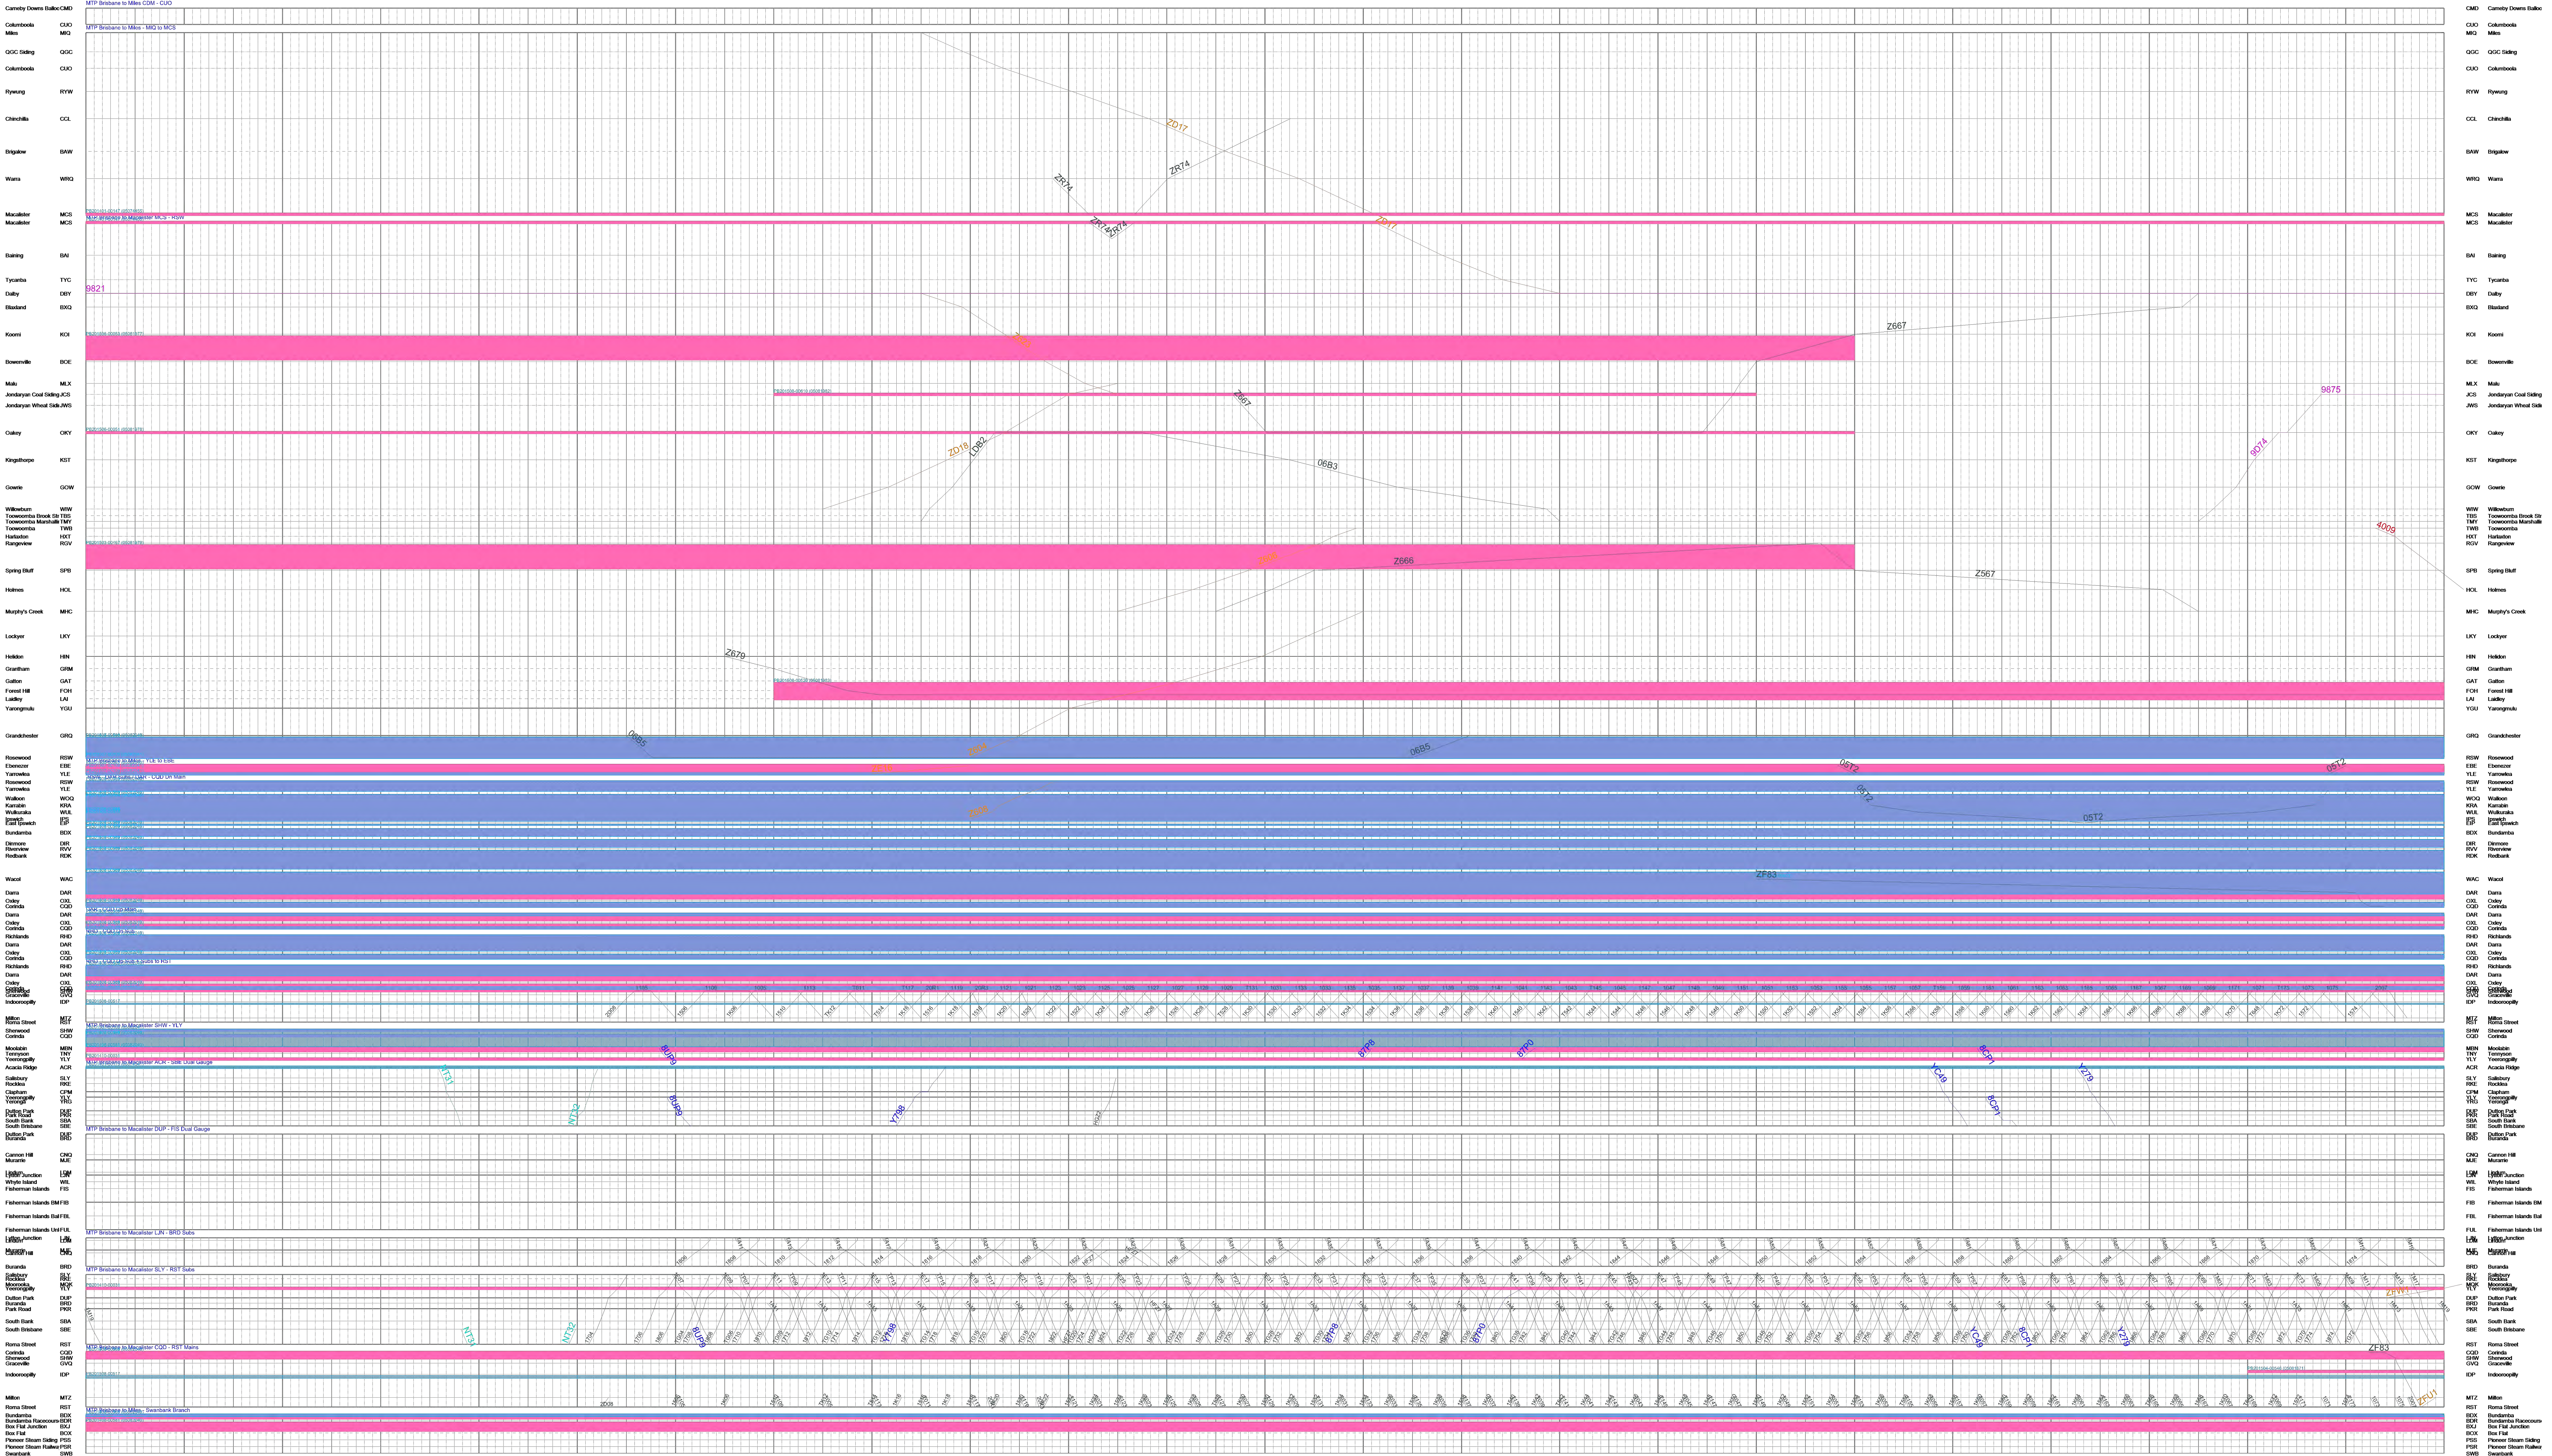

MTP Brisbane to Miles Monday, 5 October 2015 12:00:00 AM to Tuesday, 6 October 2015 12:00:00 AM