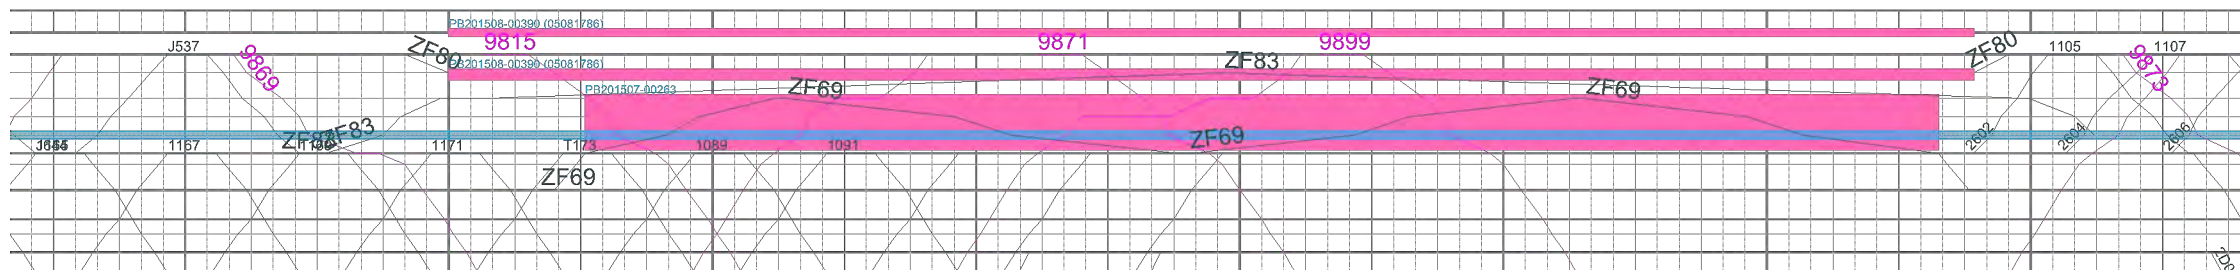

Grandchester
Rosewood
Ebenezer
Yarrowlea
Rosewood
Yarrowlea
Walloon
Karrabin
Wulkuraka
Ipswich
East Ipswich
Bundamba
Dinmore
Riverview
Redbank

Wacol
Darra
Oxley
Corinda
Darra
Oxley
Corinda
Richlands
Darra
Oxley
Corinda
Richlands
Darra
Oxley
Corinda
Snrwood
Graceville
Indooroopilly