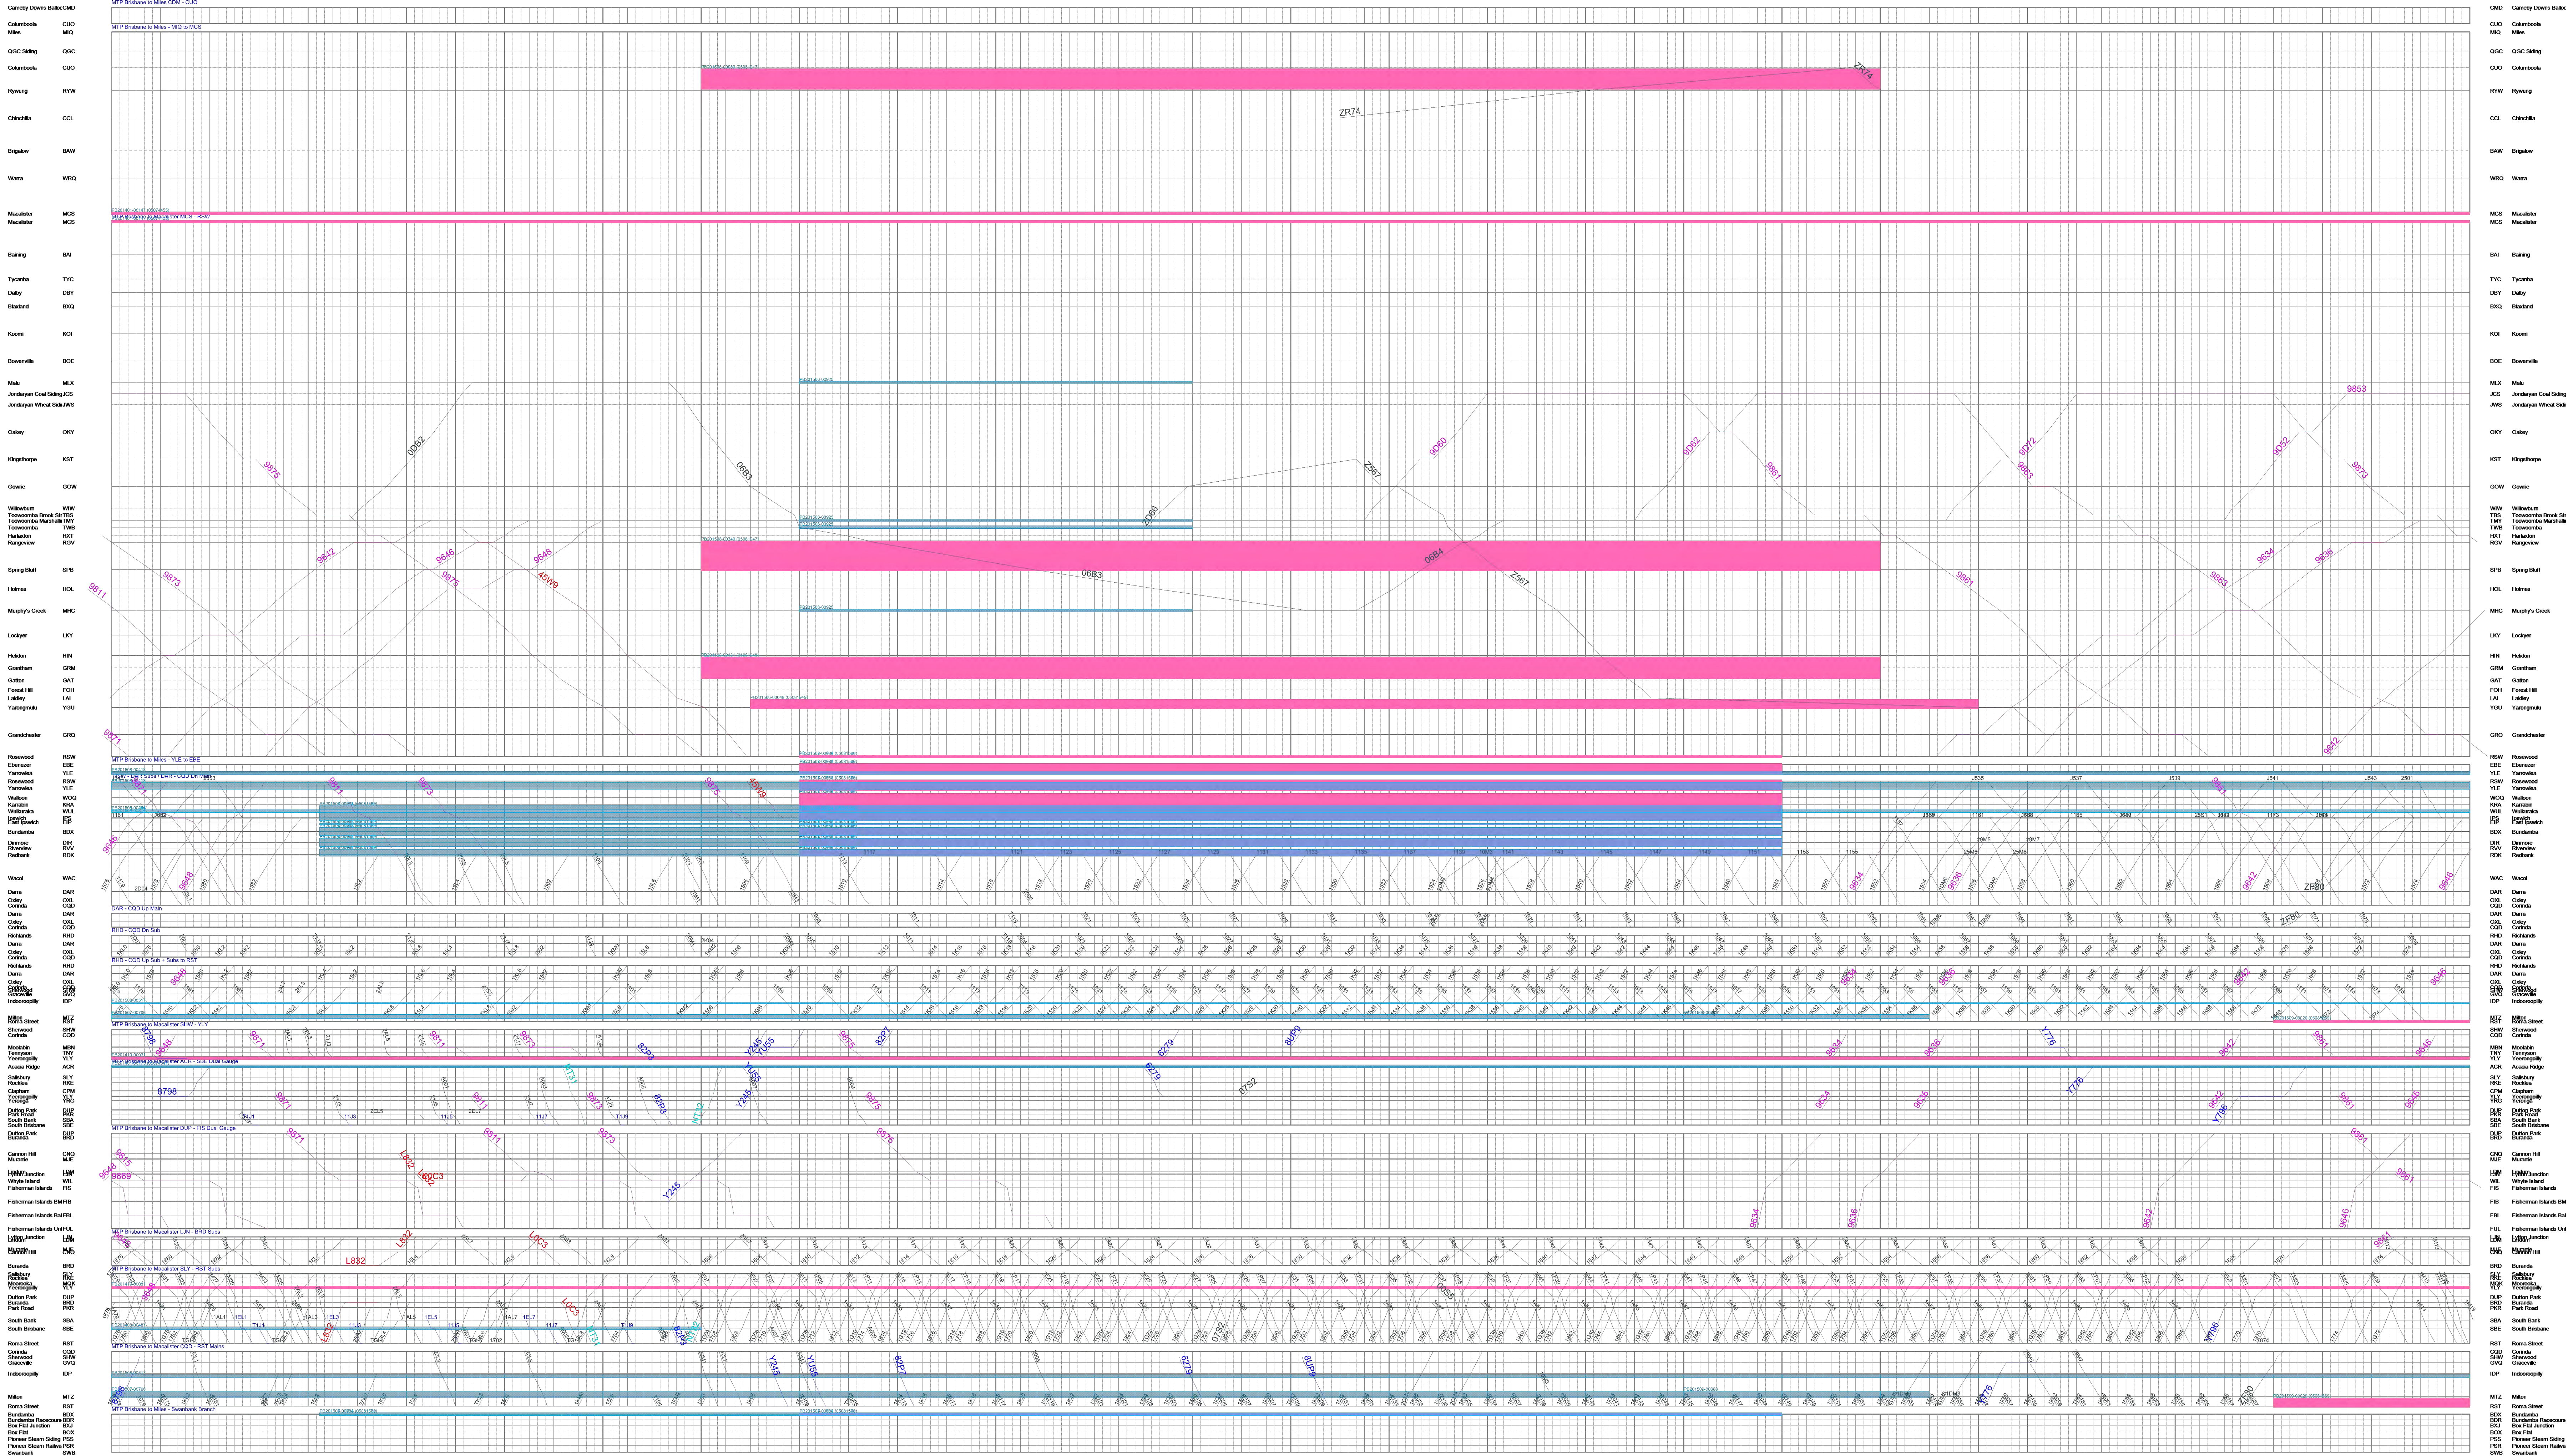

Attachment 6 – Daily Train Plans 25-9 to 4-10

MTP Brisbane to Miles

Friday, 2 October 2015 12:00:00 AM to Saturday, 3 October 2015 12:00:00 AM

ViziRail

MTP Brisbane to Miles Saturday, 3 October 2015 12:00:00 AM to Sunday, 4 October 2015 12:00:00 AM

MTP Brisbane to Miles

Sunday, 4 October 2015 12:00:00 AM to Monday, 5 October 2015 12:00:00 AM

MTP Brisbane to Miles Monday, 5 October 2015 12:00:00 AM to Tuesday, 6 October 2015 12:00:00 AM

MTP Brisbane to Miles

Tuesday, 6 October 2015 12:00:00 AM to Wednesday, 7 October 2015 12:00:00 AM

MTP Brisbane to Miles

Sunday, 27 September 2015 12:00:00 AM to Monday, 28 September 2015 12:00:00 AM

MTP Brisbane to Miles Tuesday, 29 September 2015 12:00:00 AM to Wednesday, 30 September 2015 12:00:00 AM

AEST-Q - QLD Timezone

21:00

22:00

23:00

00:00

01:00

02:00

03:00