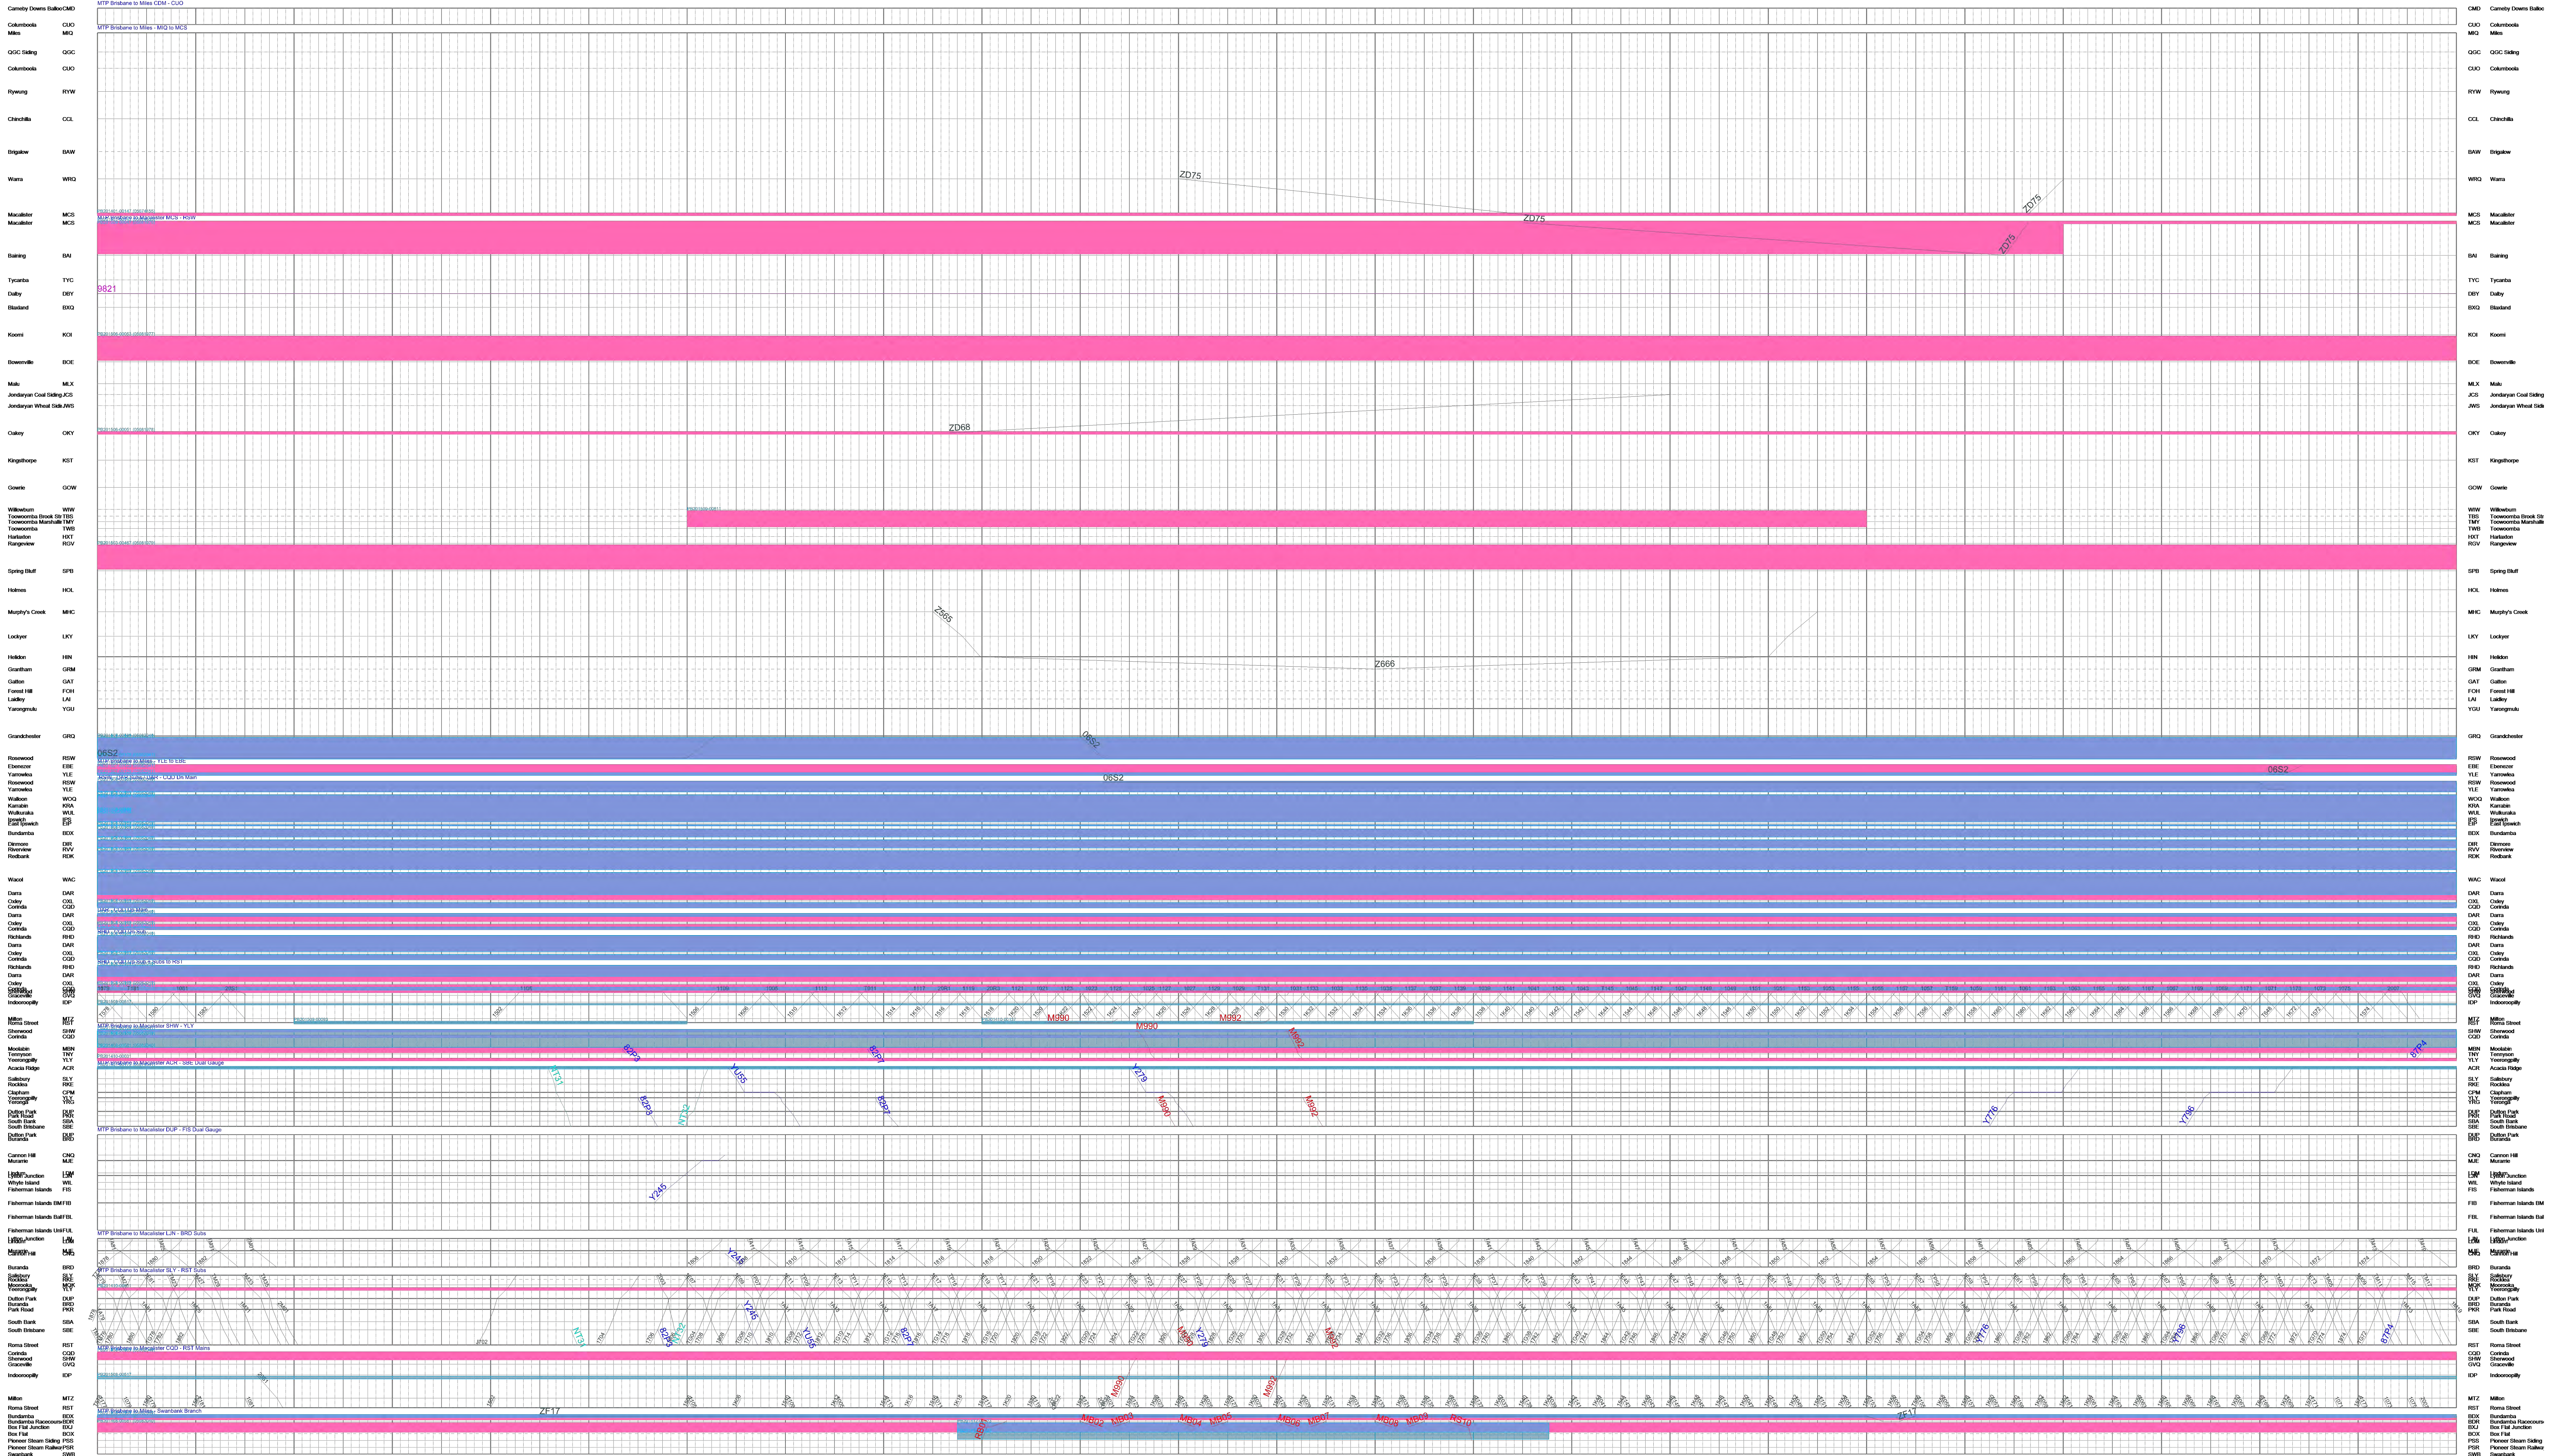

MTP Brisbane to Miles

Sunday, 4 October 2015 12:00:00 AM to Monday, 5 October 2015 12:00:00 AM