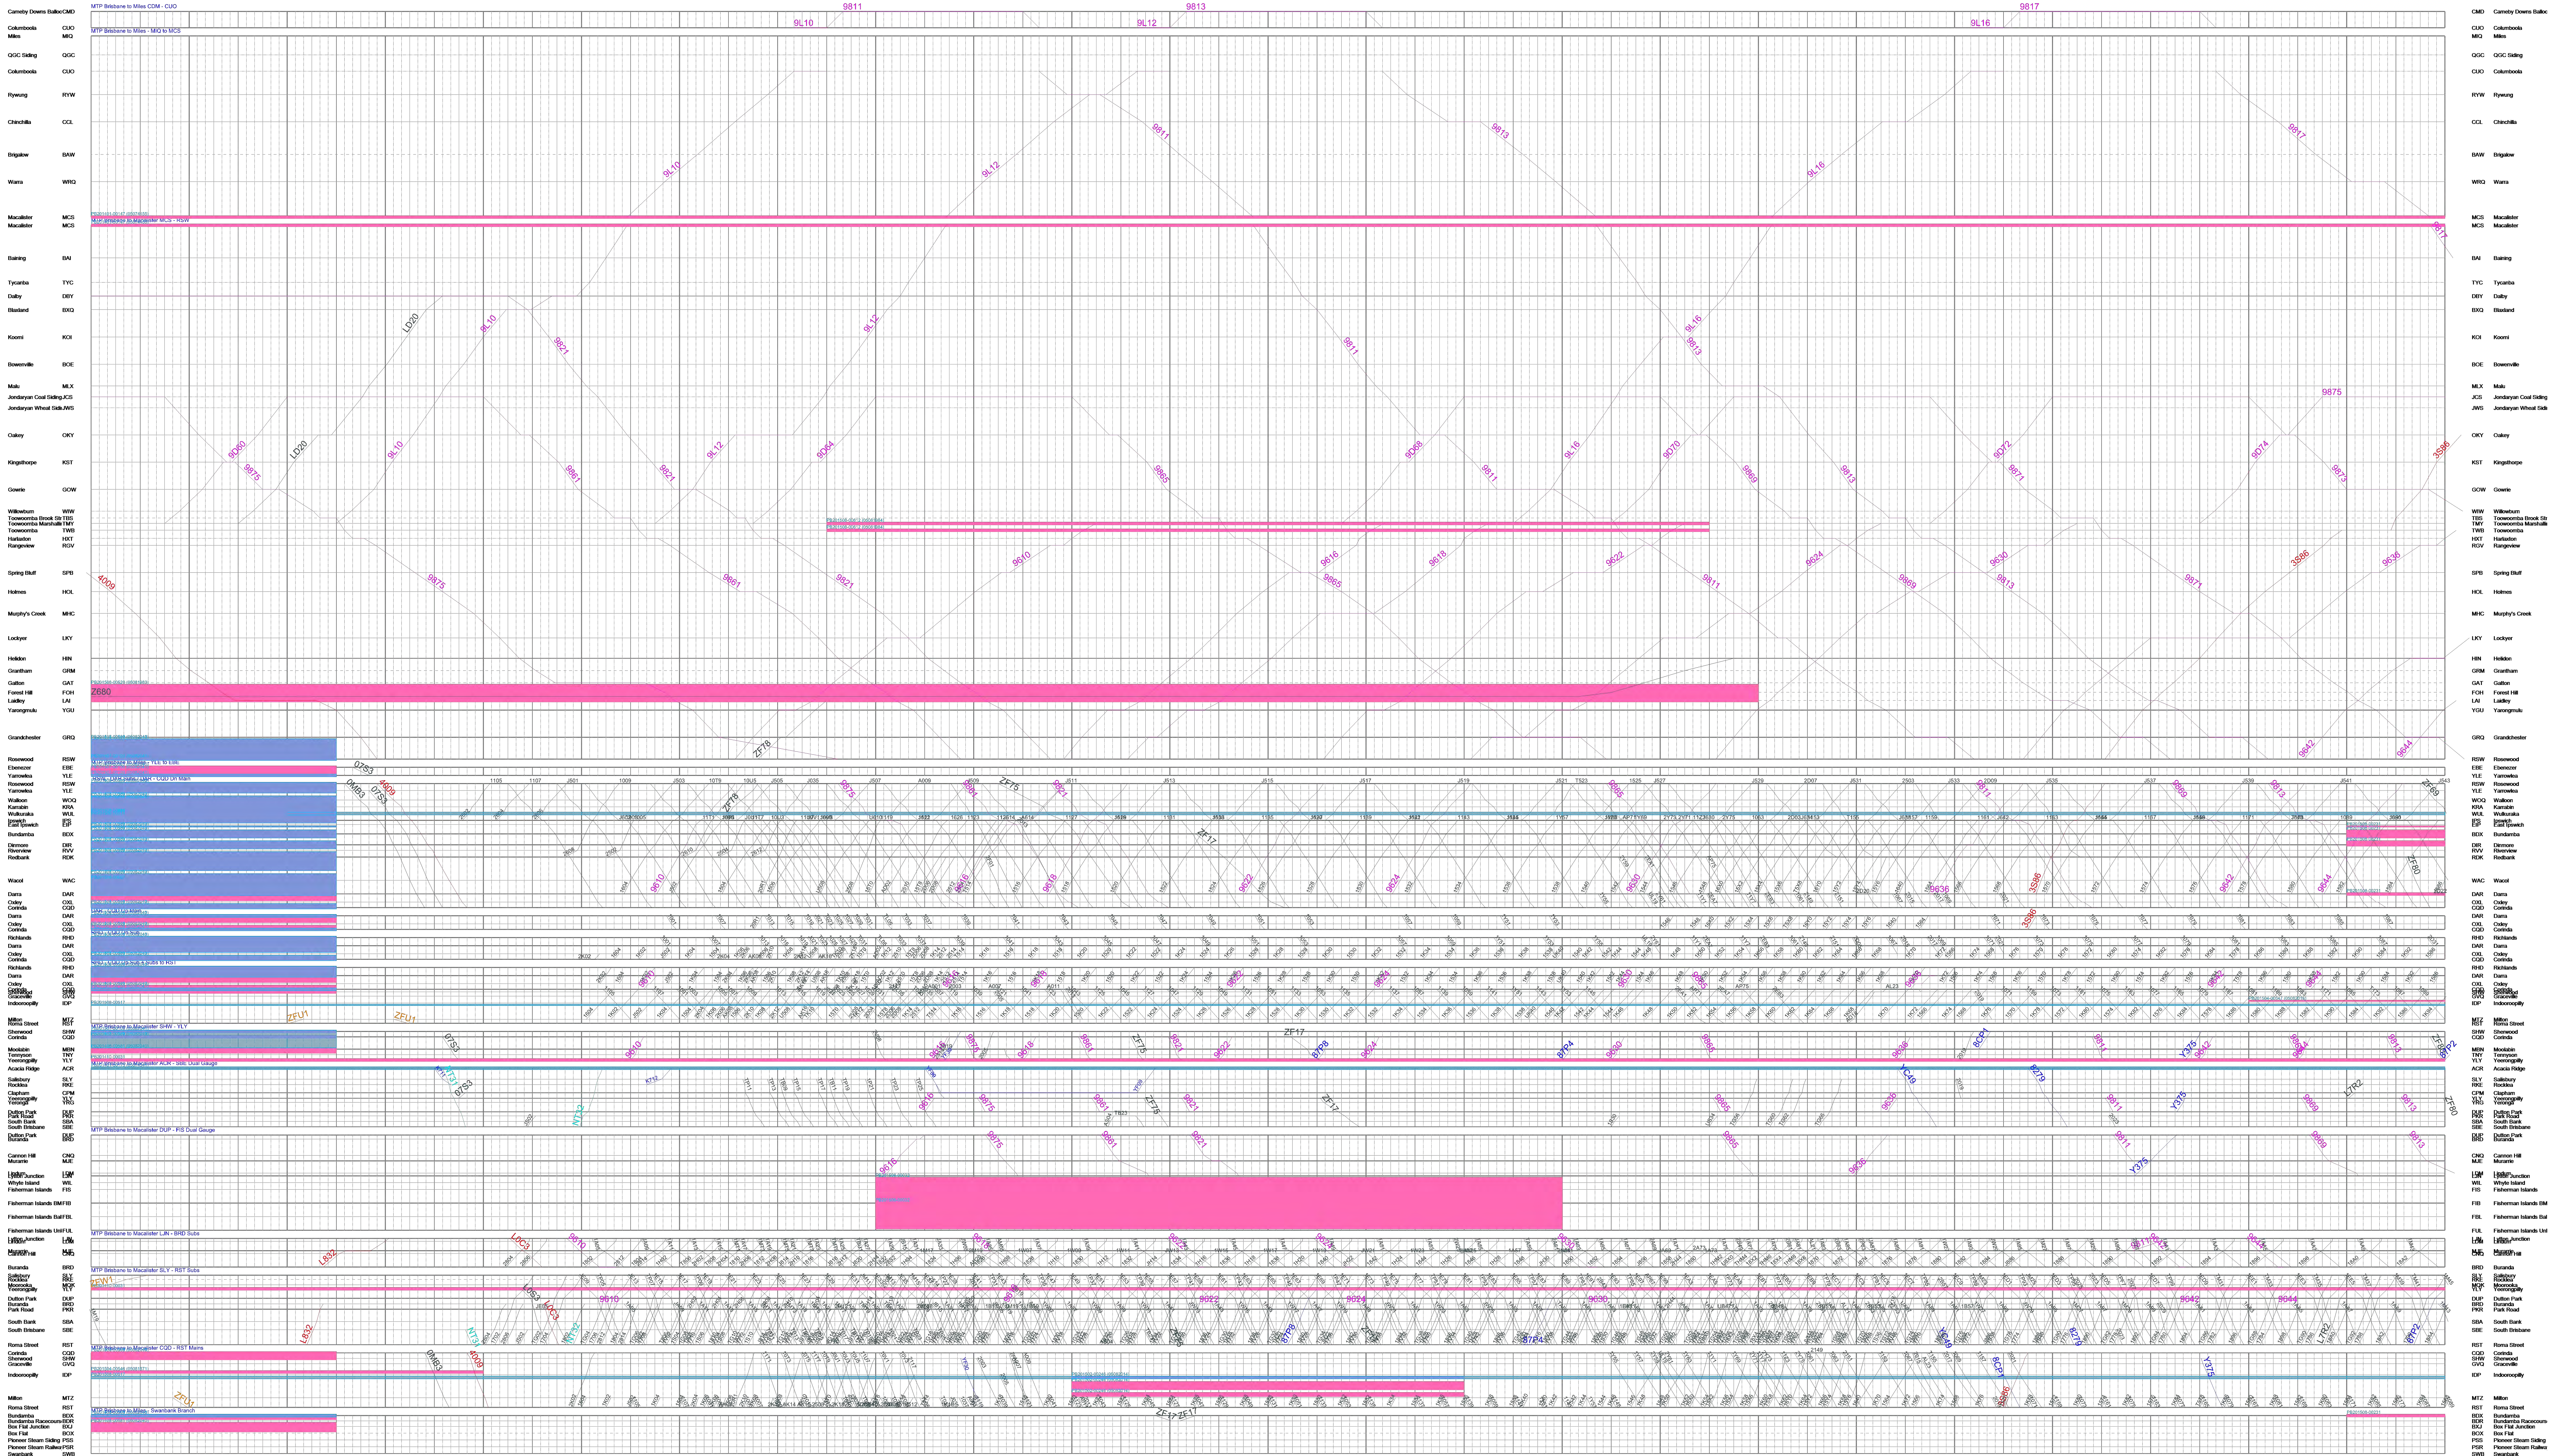

MTP Brisbane to Miles

Tuesday, 6 October 2015 12:00:00 AM to Wednesday, 7 October 2015 12:00:00 AM