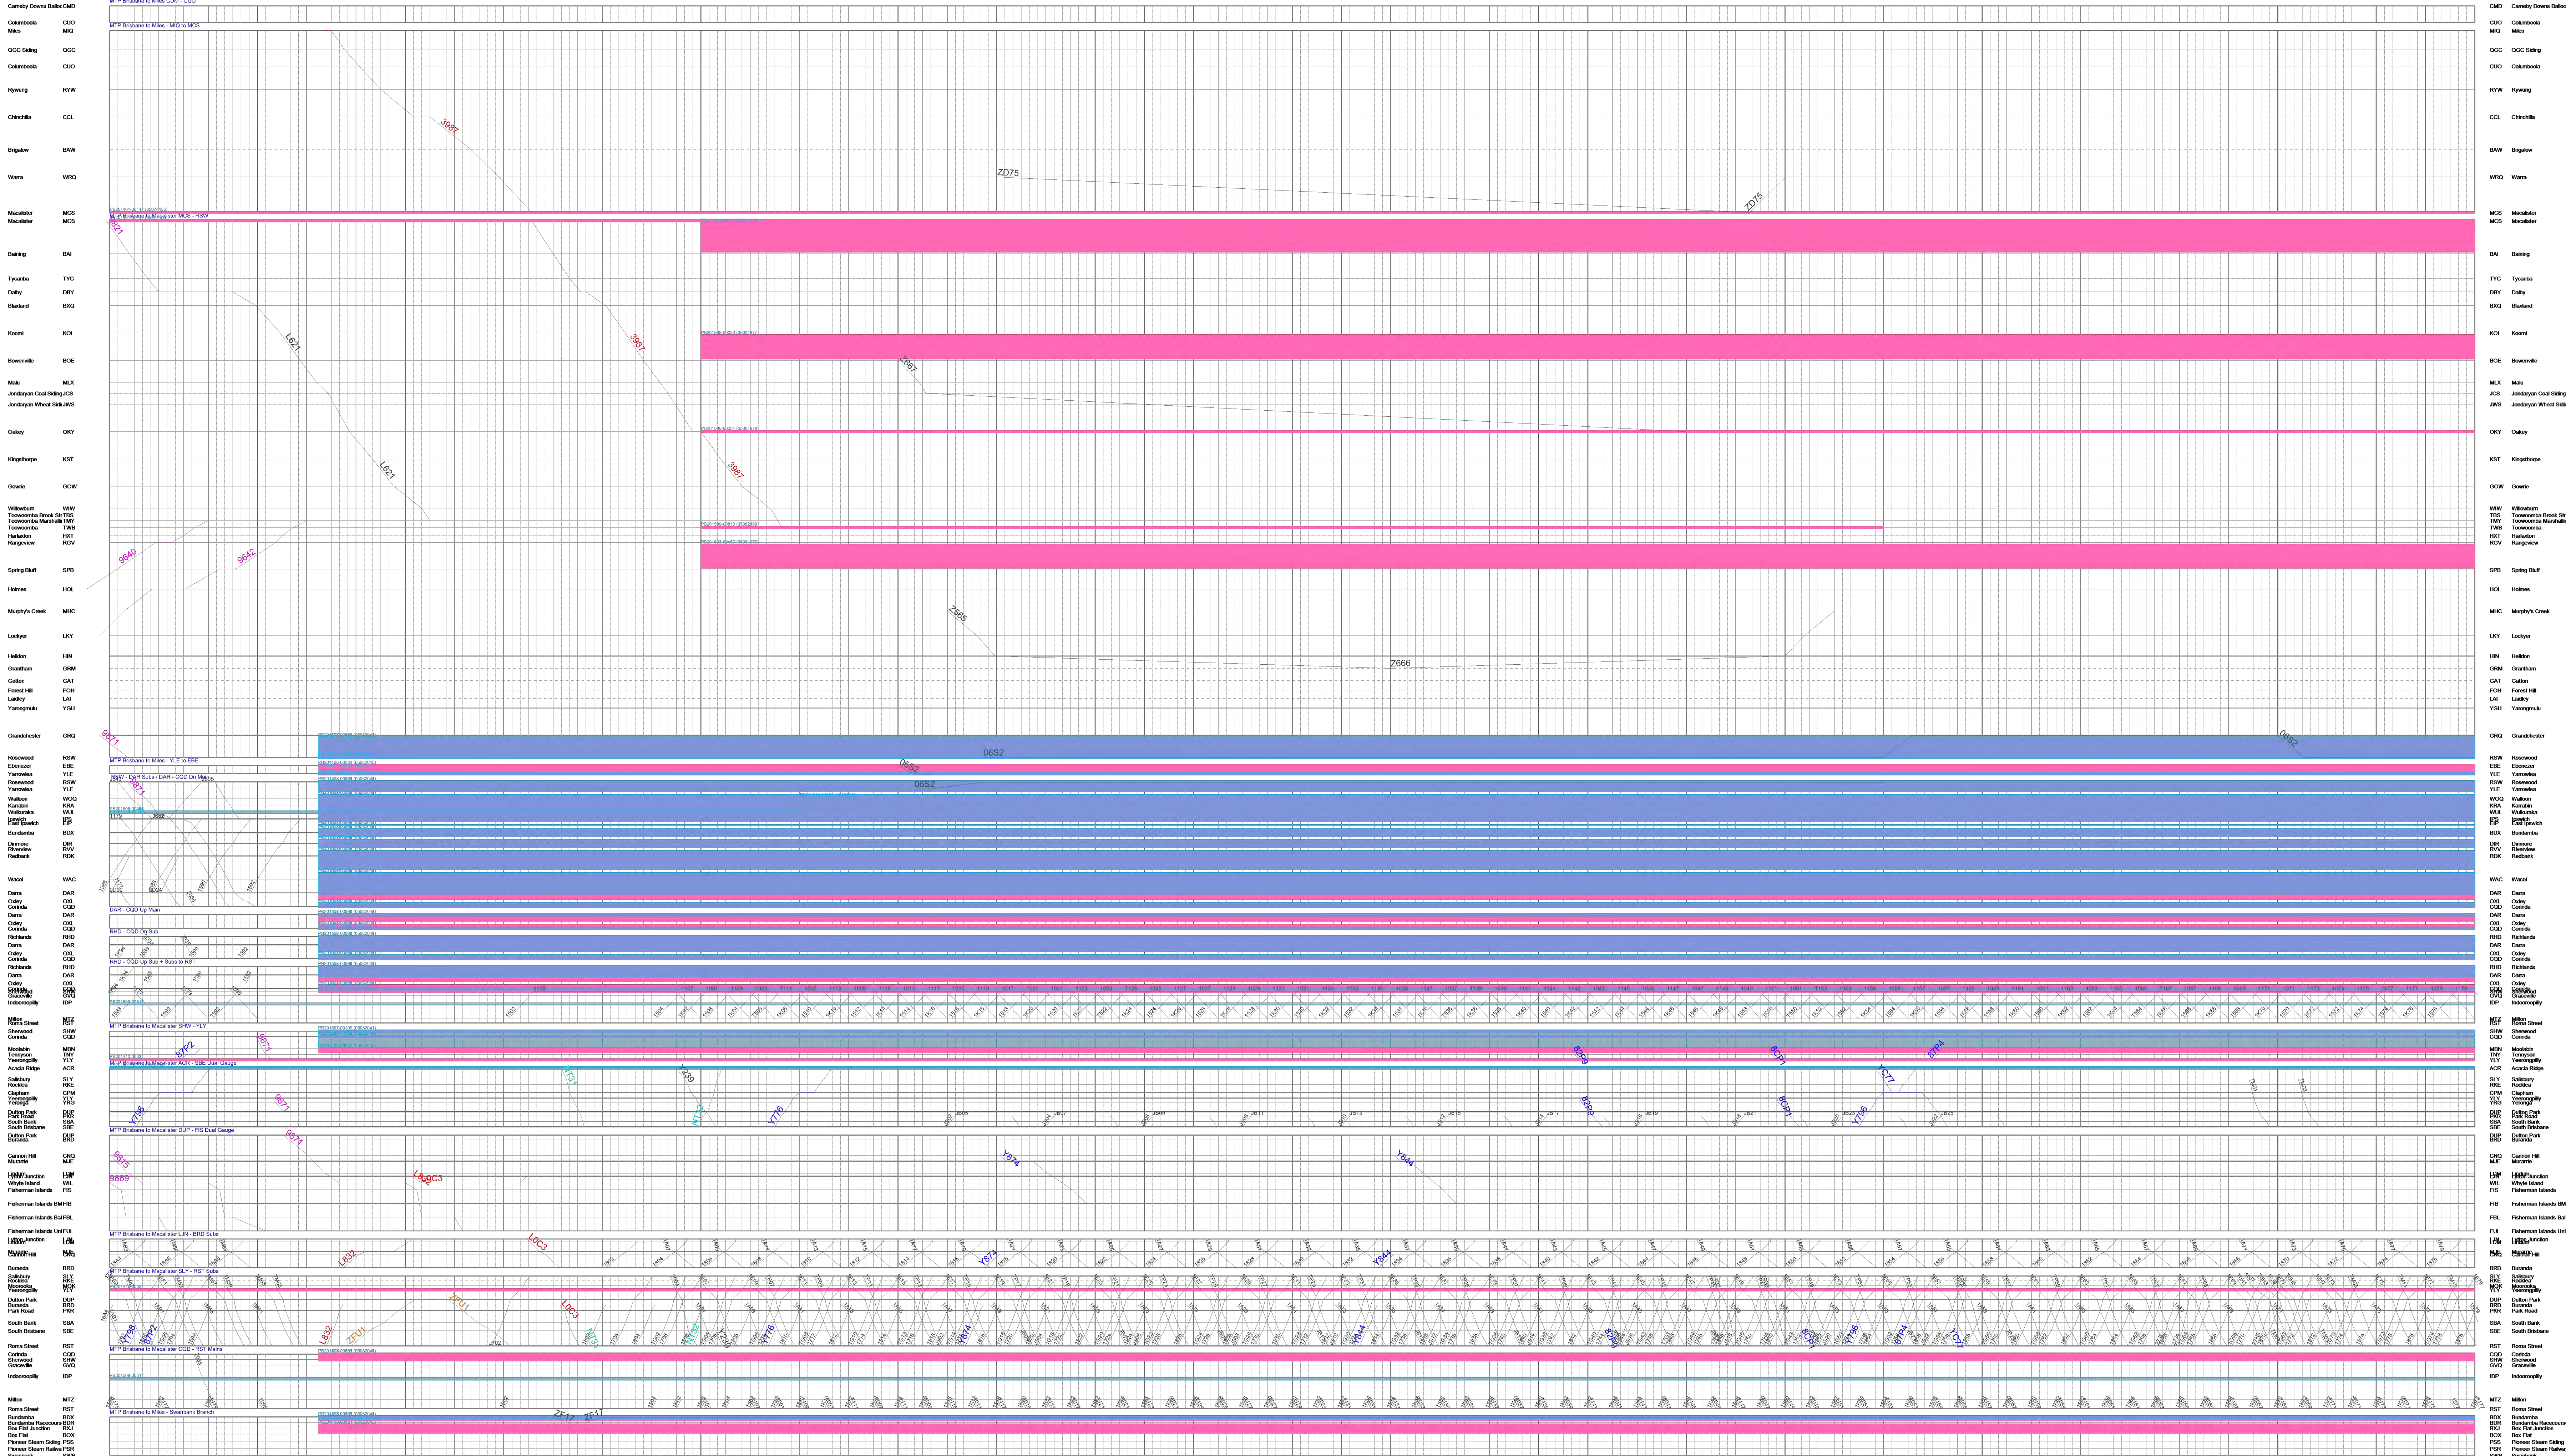

Attachment 6 – Daily Train Plans 25-9 to 4-10

MTP Brisbane to Miles

Friday, 2 October 2015 12:00:00 AM to Saturday, 3 October 2015 12:00:00 AM

ViziRail

MTP Brisbane to Miles Saturday, 3 October 2015 12:00:00 AM to Sunday, 4 October 2015 12:00:00 AM